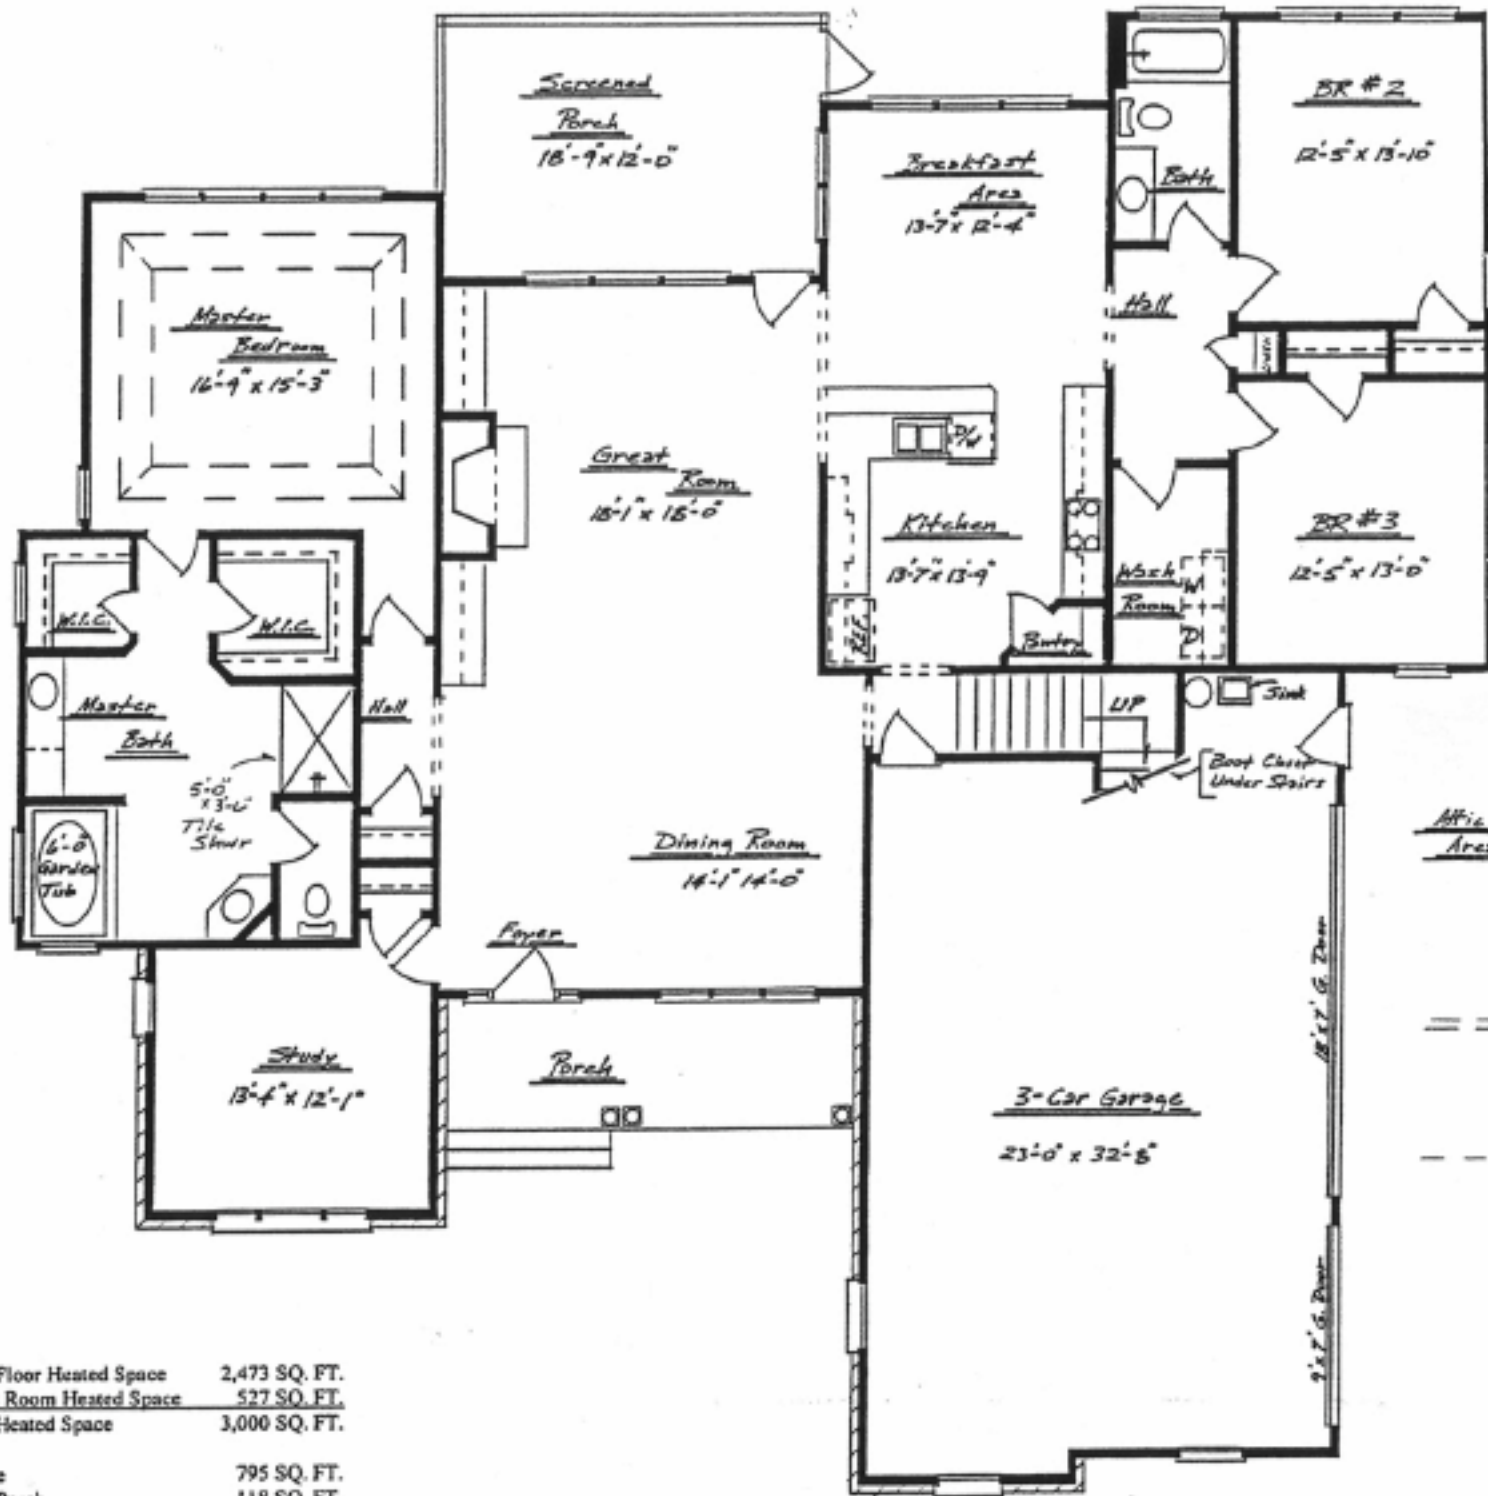

Three Runs Plantation  
1-888-297-8881

Lot #55  
Donnie Shaffer Homes

Main Floor Heated Space 2,473 SQ. FT.  
 Bonus Room Heated Space 527 SQ. FT.  
 Total Heated Space 3,000 SQ. FT.

Garage 795 SQ. FT.  
 Front Porch 118 SQ. FT.  
 Screened Porch 221 SQ. FT.