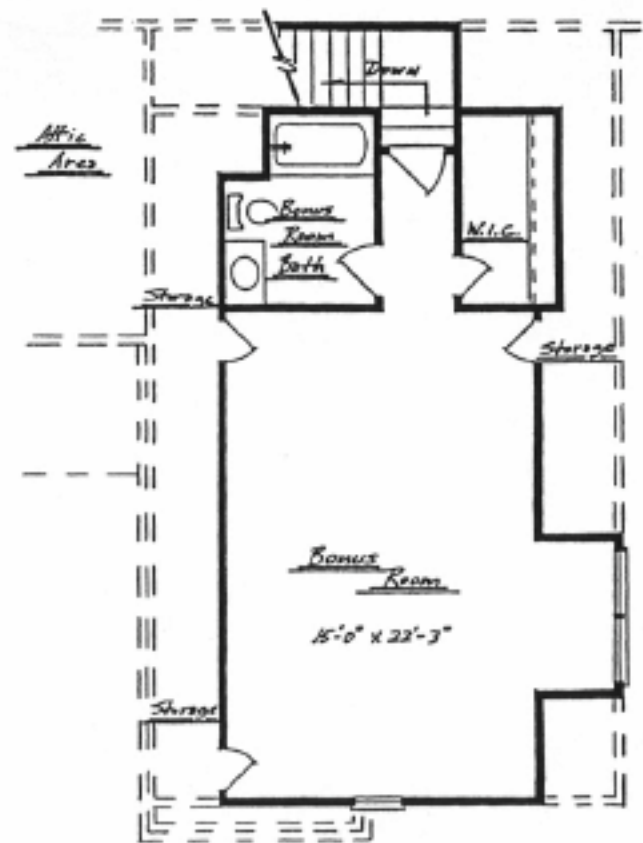

Three Runs Plantation  
1-888-297-8881

Lot #55  
Donnie Shaffer Homes

Main Floor Heated Space 2,473 SQ. FT.  
 Bonus Room Heated Space 527 SQ. FT.  
 Total Heated Space 3,000 SQ. FT.

Garage 795 SQ. FT.  
 Front Porch 118 SQ. FT.  
 Screened Porch 221 SQ. FT.